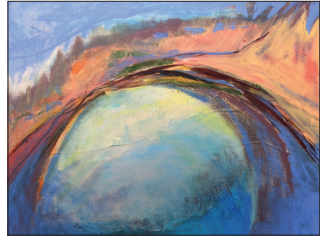

## Turtle Crossing

by Beth Barry  
Acrylic on Canvas  
16 x 20"  
\$1,000

## Convergence

by Beth Barry  
Acrylic on Canvas  
21x17"  
\$1,200

## Through the Looking Glass

by Beth Barry  
Acrylic on Canvas  
16 x 20" | \$1,000