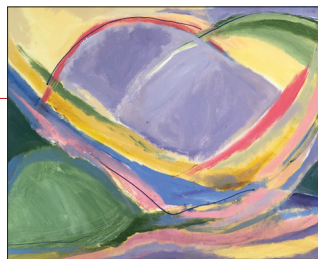

Turtle Crossing

by Beth Barry
Acrylic on Canvas
16 x 20"
$1,000