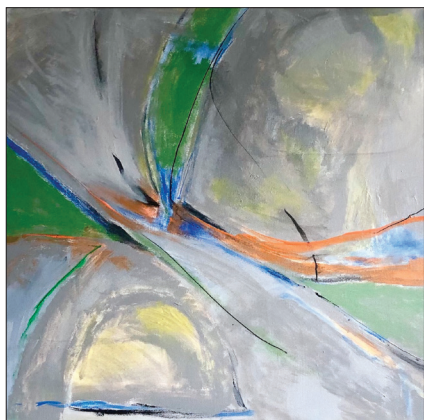

Dappled Sunlight

by Beth Barry
Acrylic on Canvas
30 x 30"
$2,800

Tumblewave

by Beth Barry
Acrylic on Canvas
36 x 36"
$3,200

Muted Light

by Beth Barry
Acrylic on Canvas
24 x 24"
$2,800

Turtle Crossing

by Beth Barry
Acrylic on Canvas
16 x 20"
$1,000