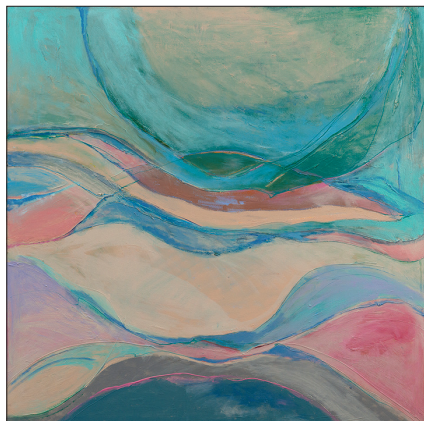

Tumblewave

by Beth Barry
Acrylic on Canvas
36 x 36"
$3,200