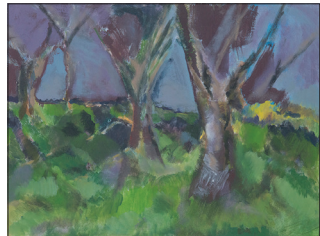

Dusk

by Beth Barry
Acrylic on Canvas
18 x 24"
$1,200